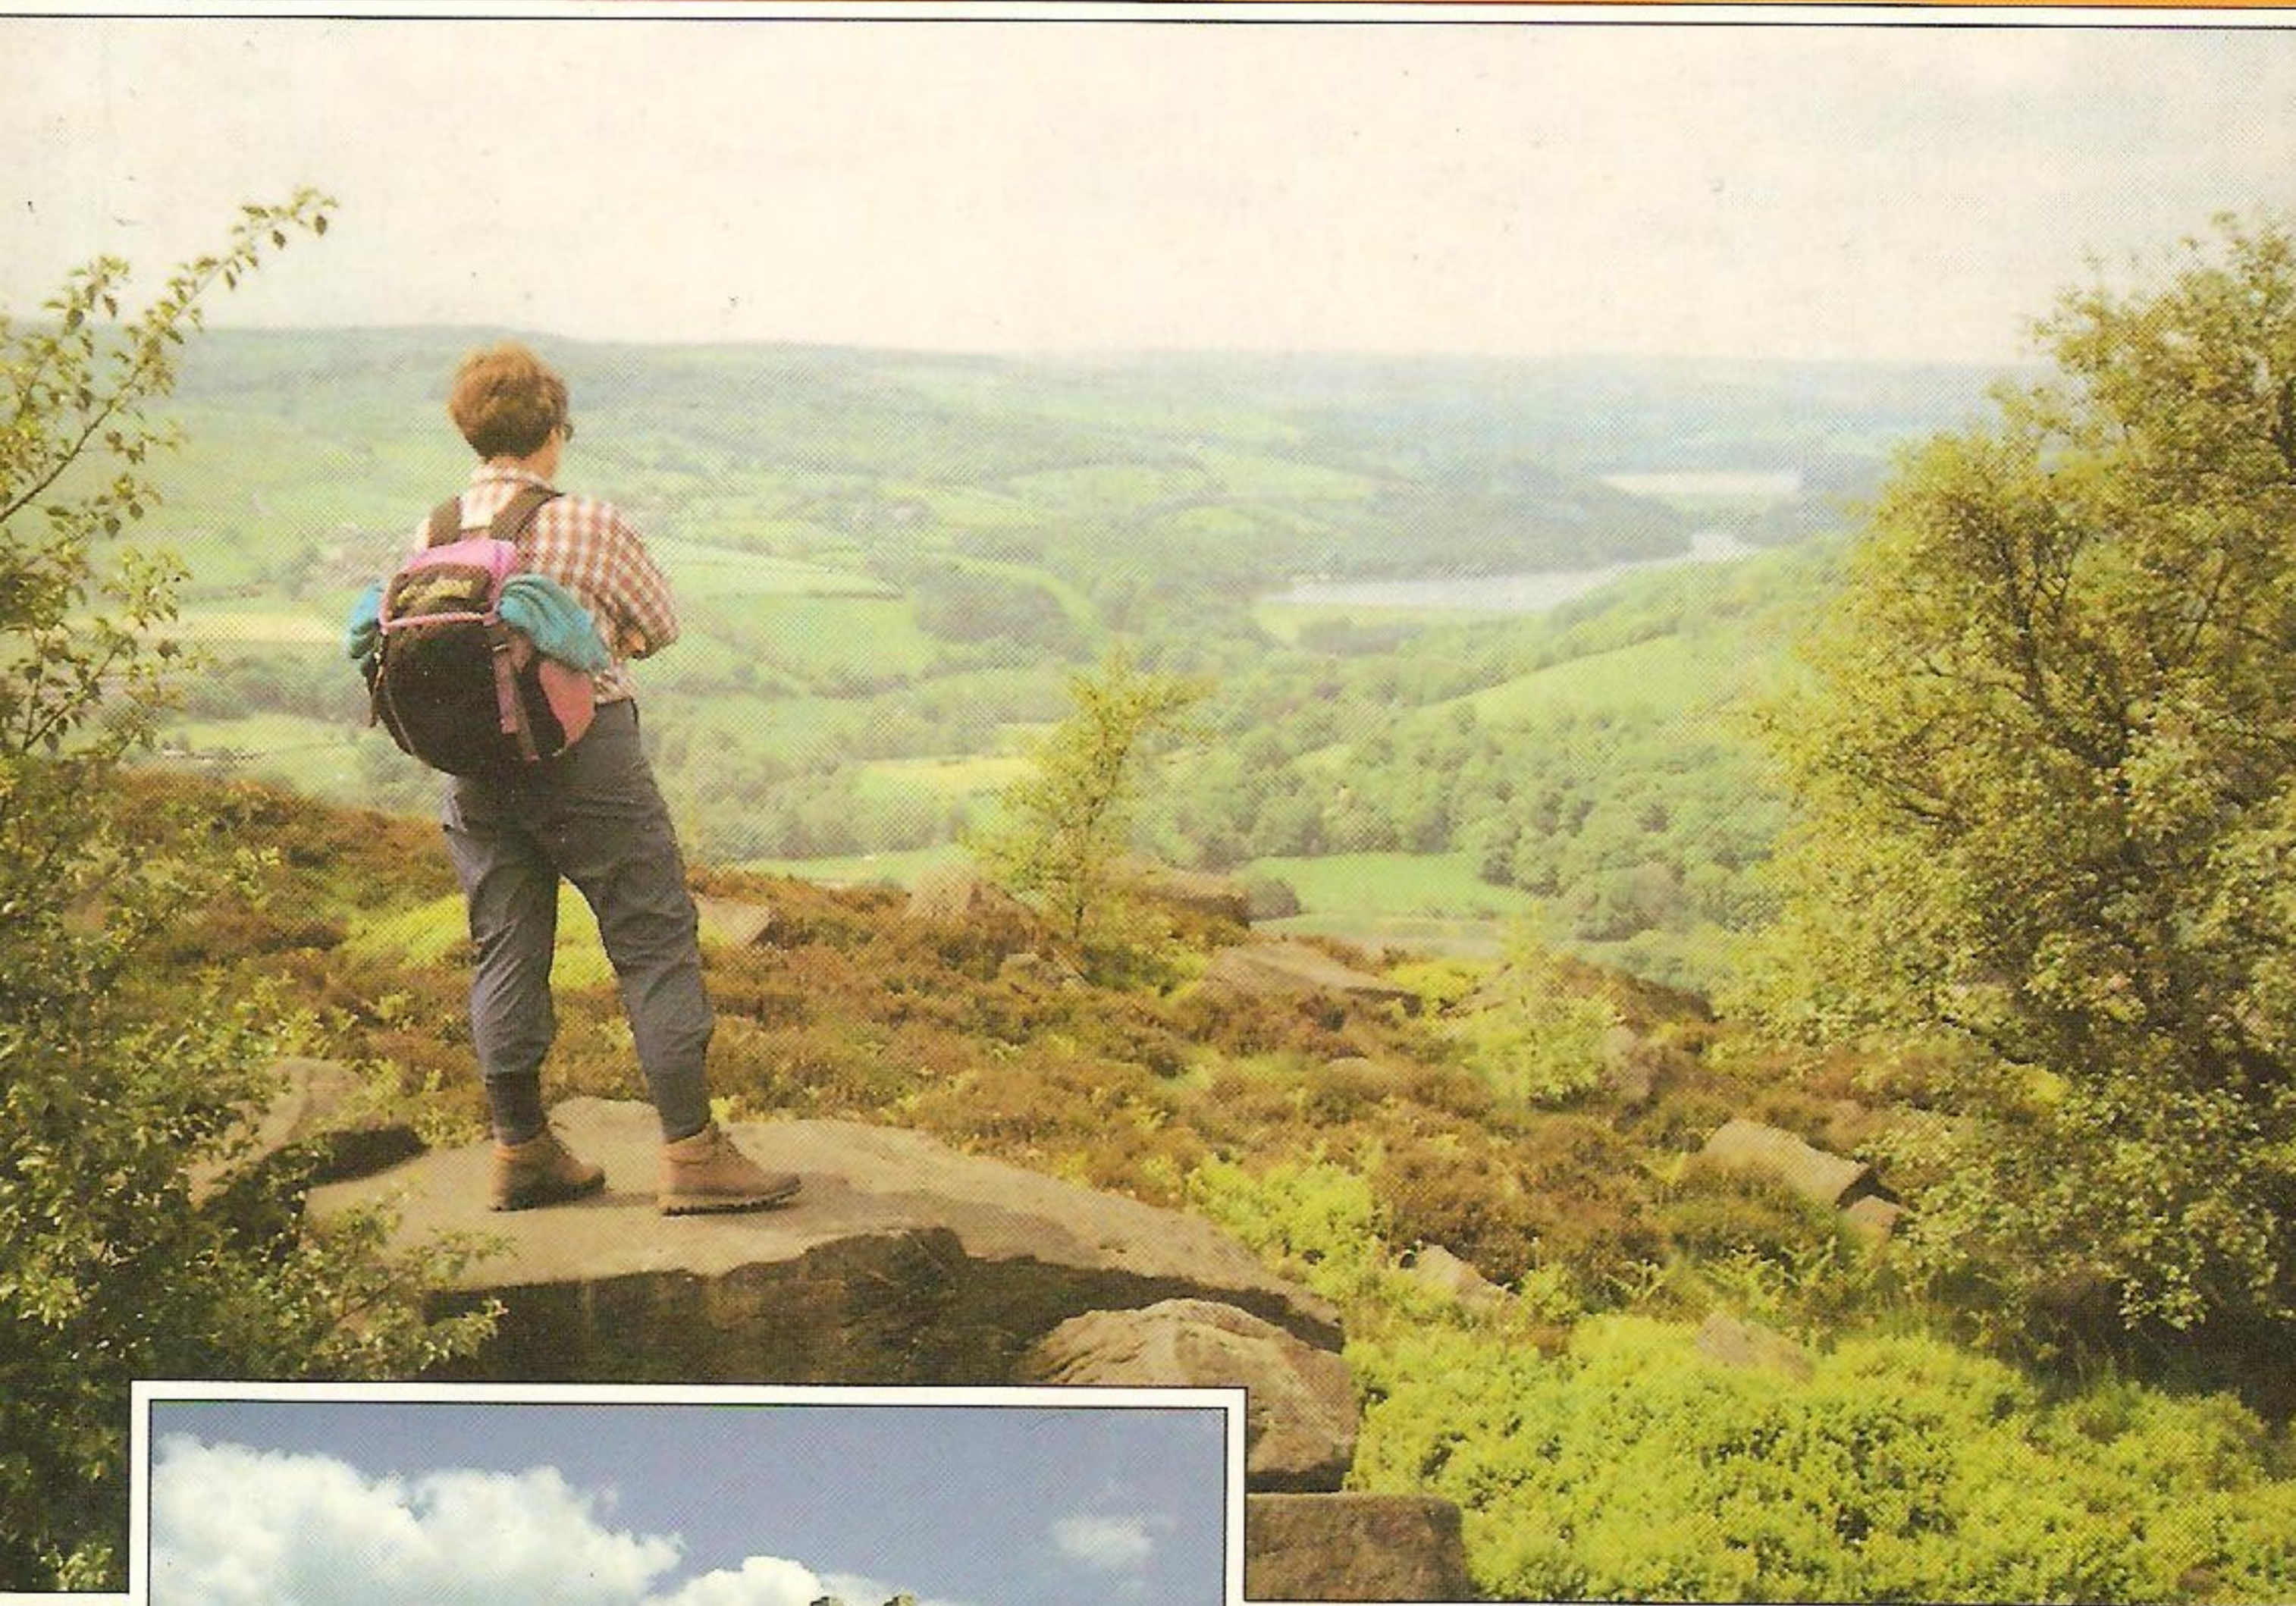

SOUTH YORKSHIRE WALKS

◆ *30 Classic Routes* ◆

MARTIN SMITH

SIGMA
Leisure